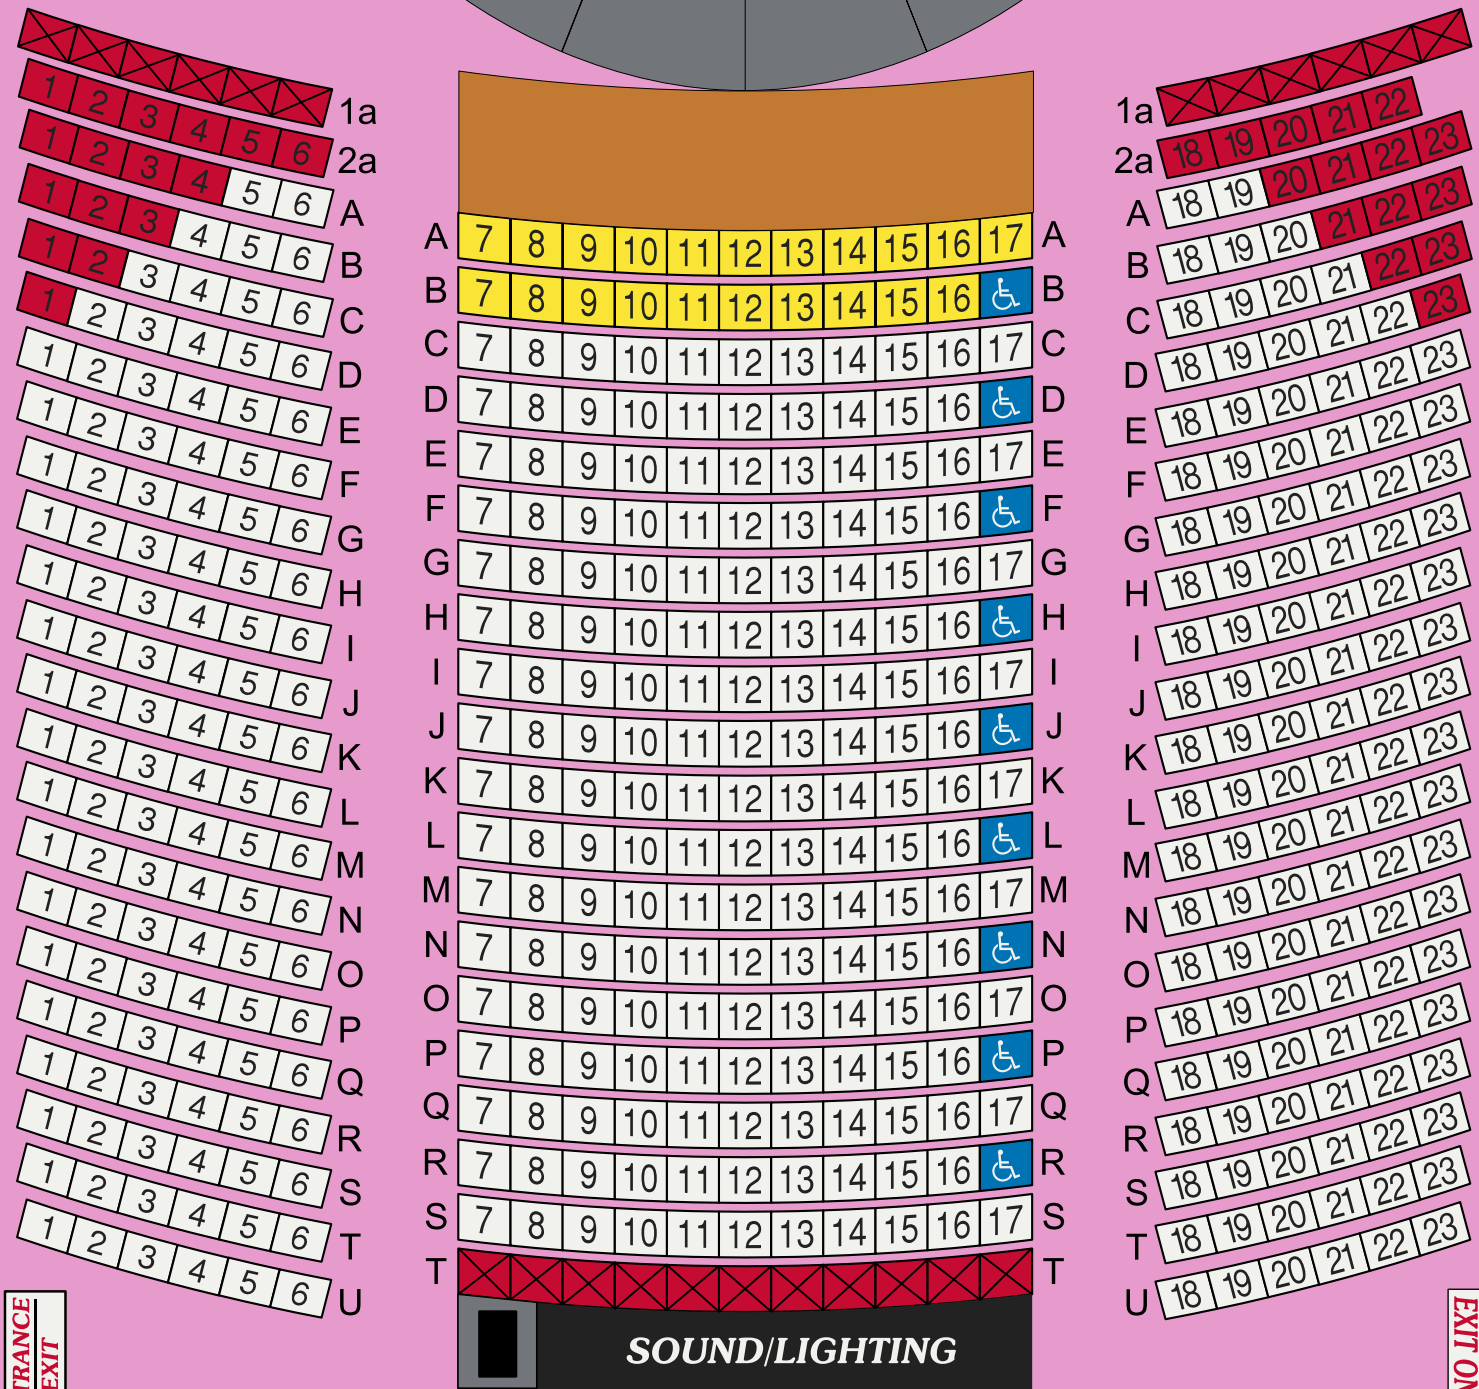

KIDS MUSICAL THEATER

BLOCKED

**PARENT
PASS**

**GENERAL
SEATING**

STAGE

ORCHESTRA

ENTRANCE
EXIT

ENTRANCE
EXIT

EXIT ONLY

SOUND/LIGHTING